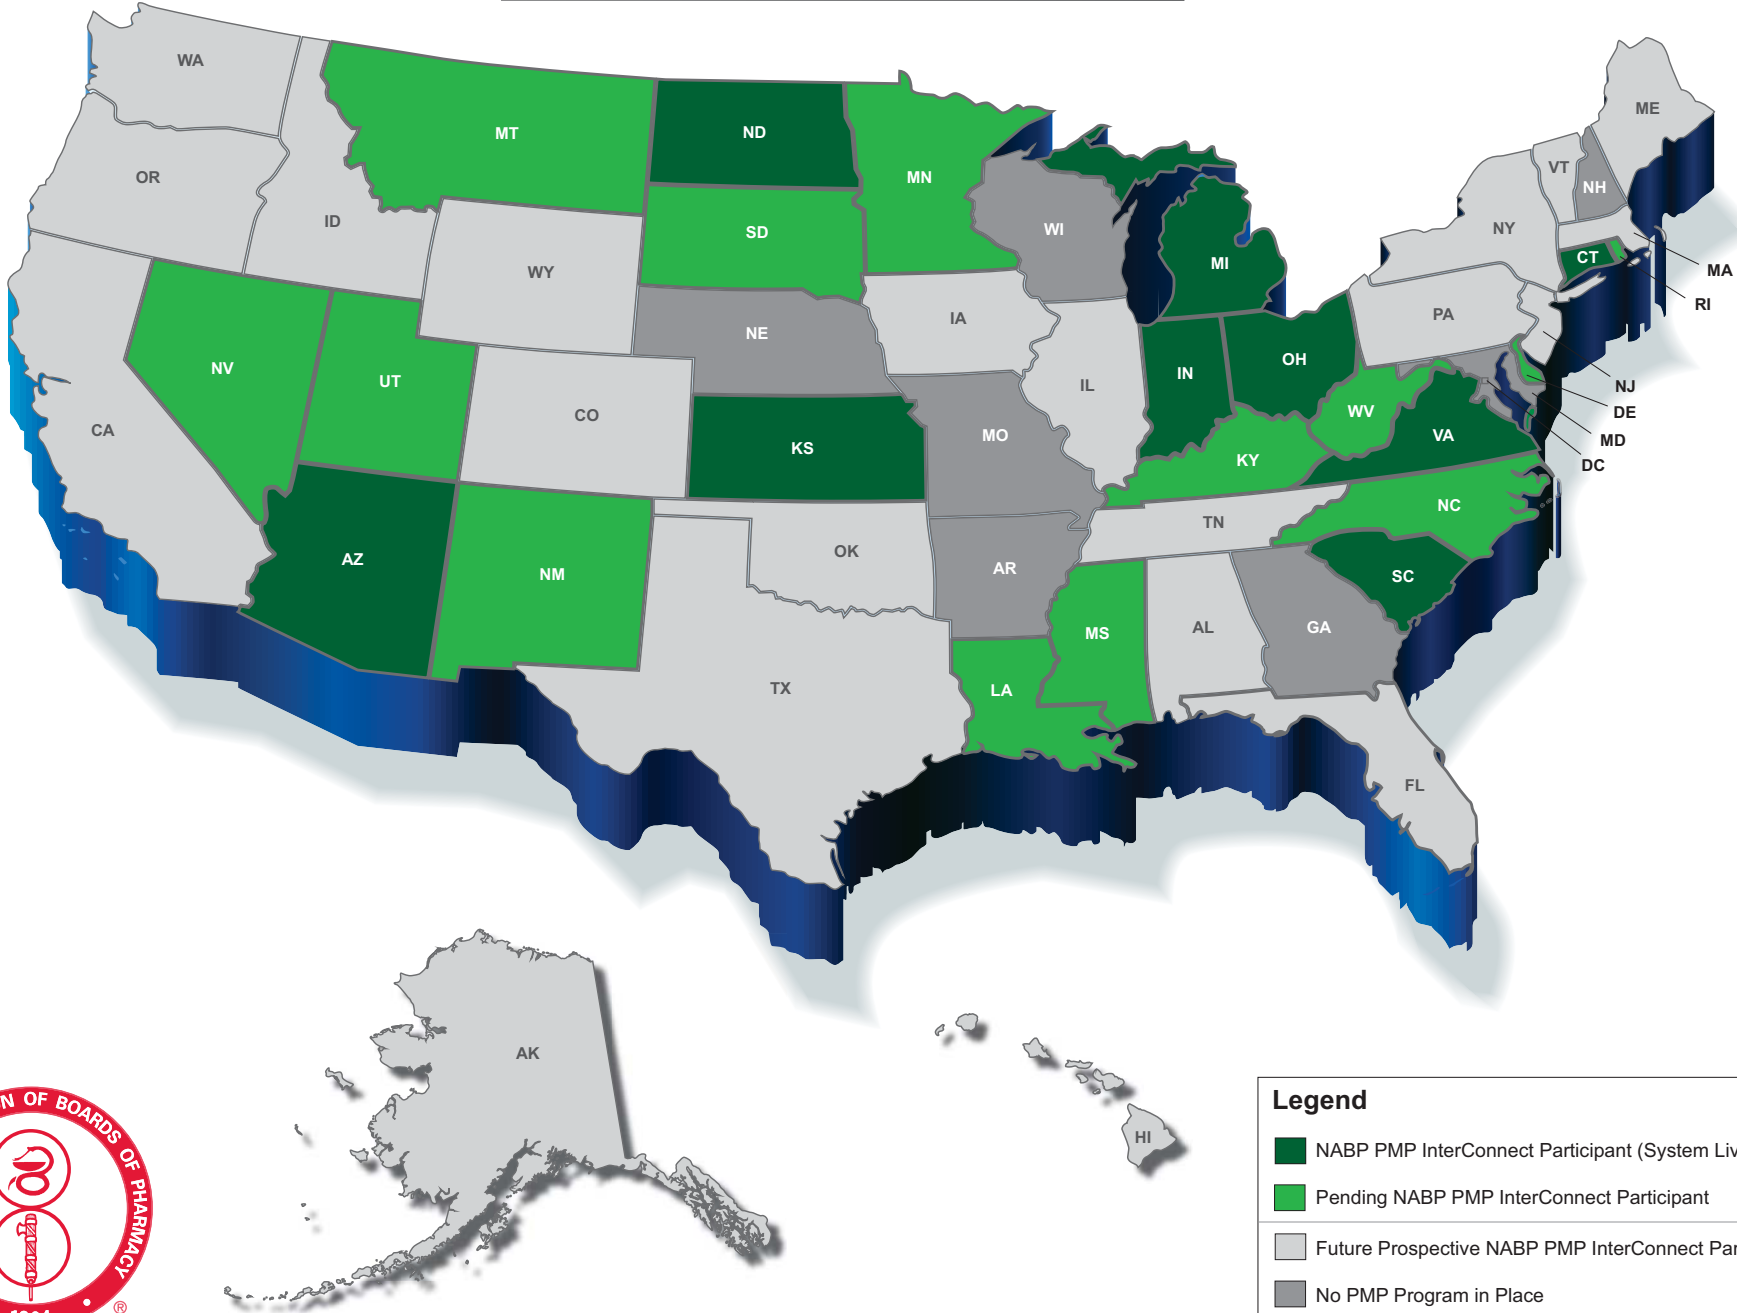

# PMP INTERCONNECT<sup>SM</sup>

### Legend

- NABP PMP InterConnect Participant (System Live)
- Pending NABP PMP InterConnect Participant
- Future Prospective NABP PMP InterConnect Participant
- No PMP Program in Place